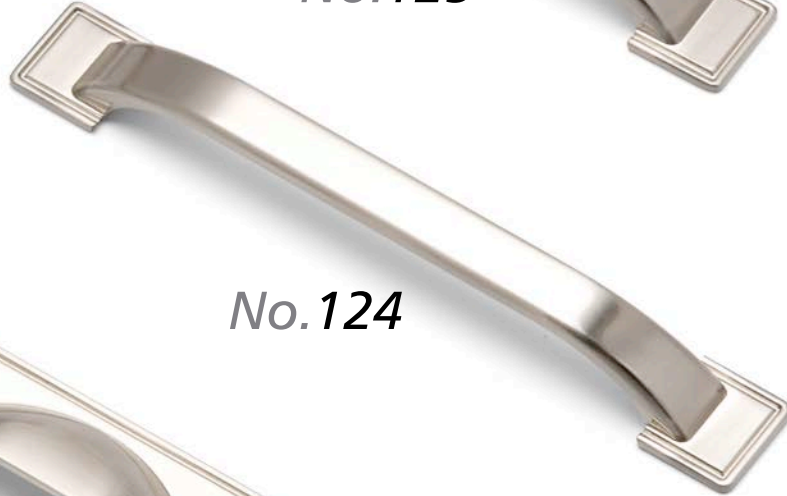

No. 110

320mm Euston Strap Handle, Brushed Nickel

No. 111

160mm Euston Strap Handle, Brushed Nickel

No. 112

320mm Euston Strap Handle, Chrome

No. 113

160mm Euston Strap Handle, Chrome

No. 114

320mm Euston Strap Handle, Pewter

No. 115

160mm Euston Strap Handle, Pewter

No.120 - 126

No.126

No.125

No.124